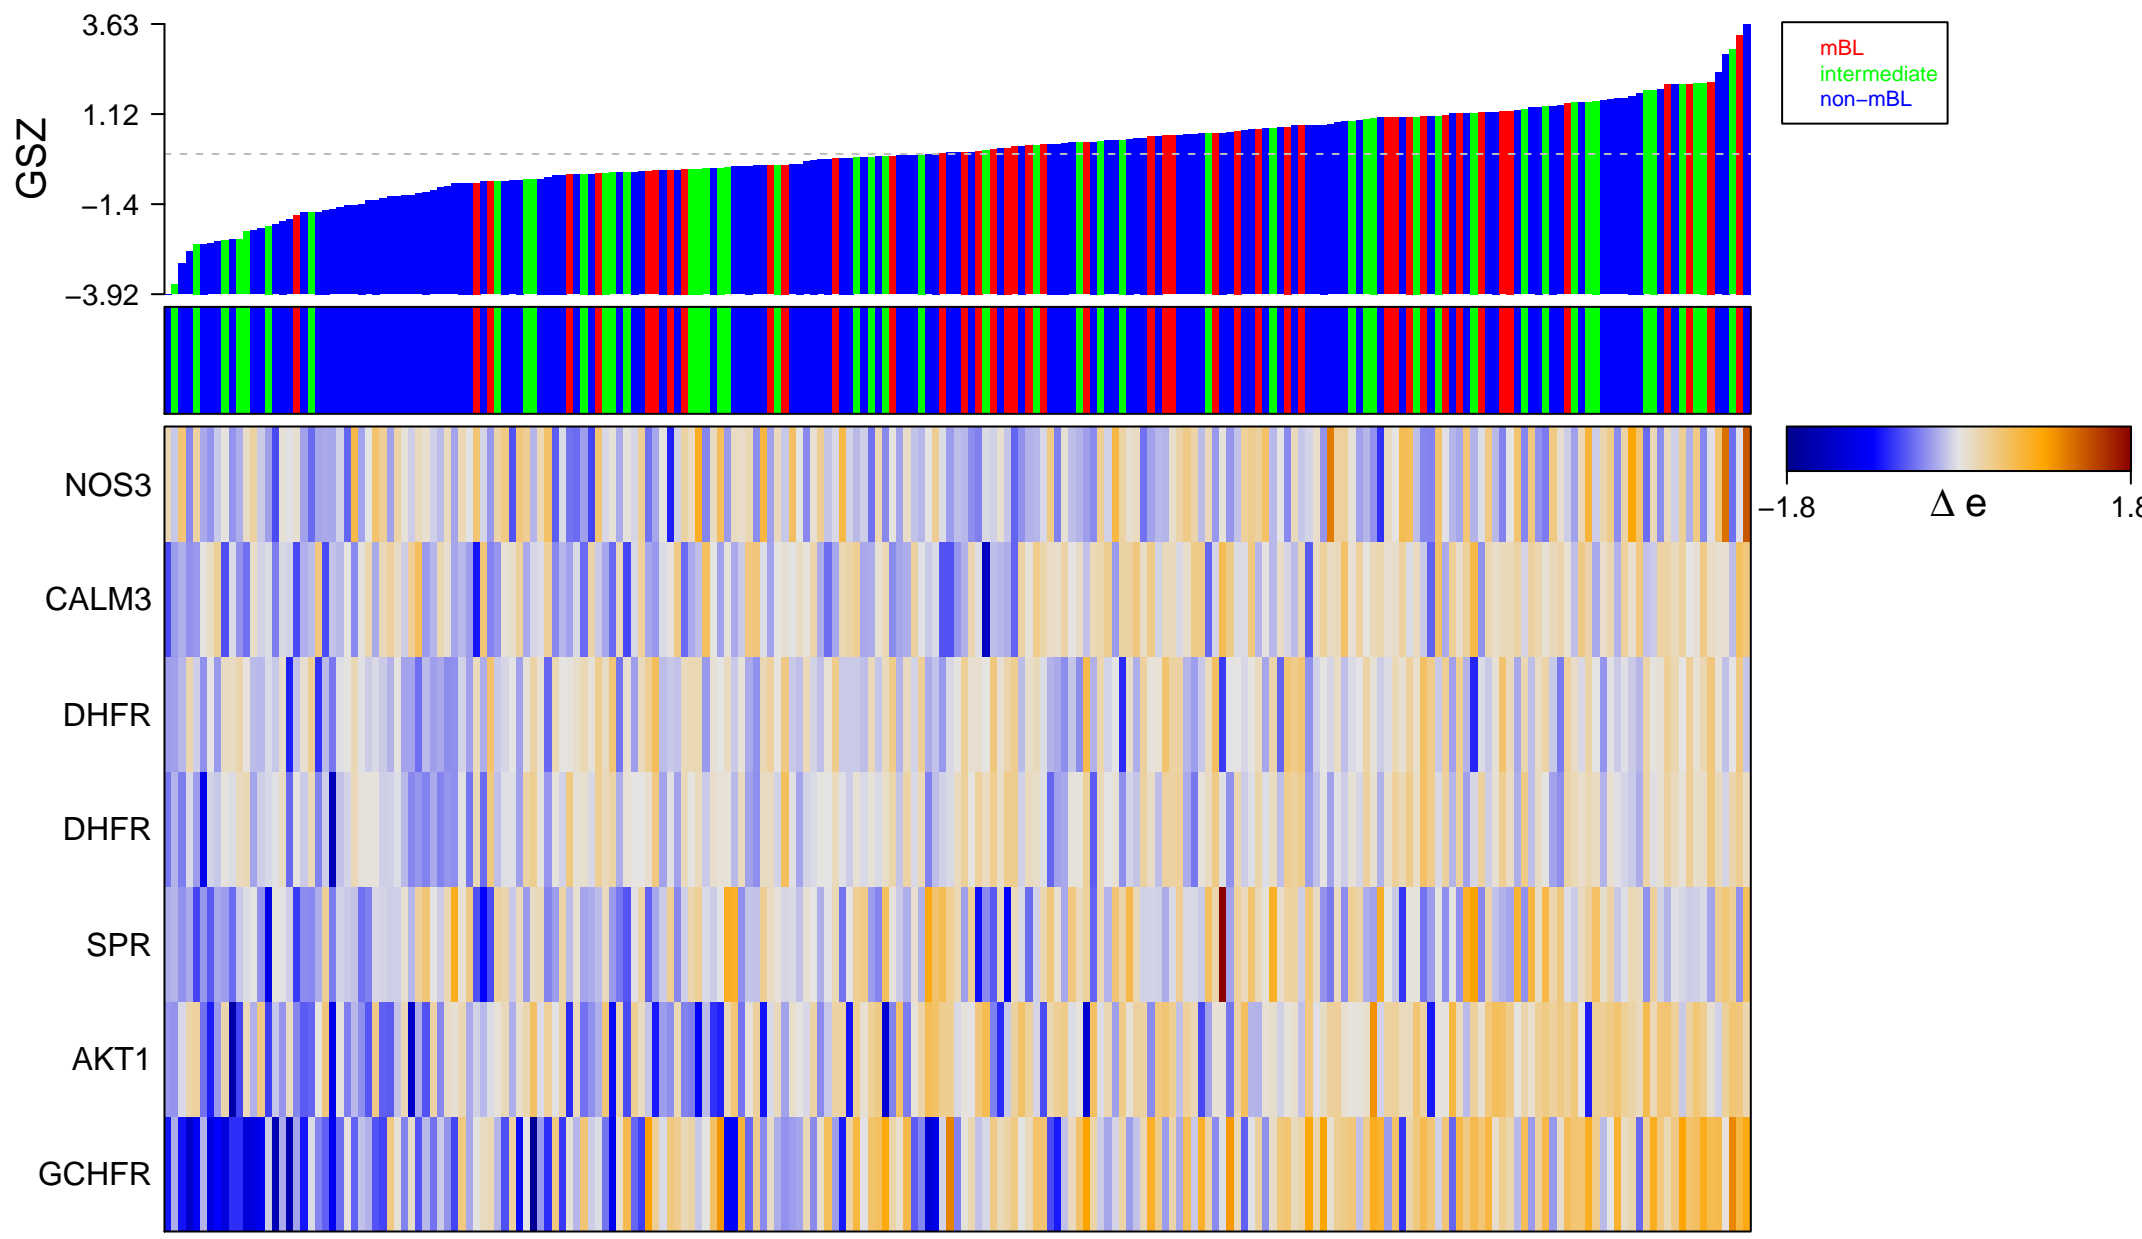

CTOME_TETRAHYDROBIOPTERIN_BH4_SYNTHESIS_RECYCLING_SALVAGE_AND_REGULATION

TRAHYDROBIOPTERIN_BH4_SYNTHESIS_RECYCLING_SALVAGE_AND_REGULATION

■ on
■ -
□ off