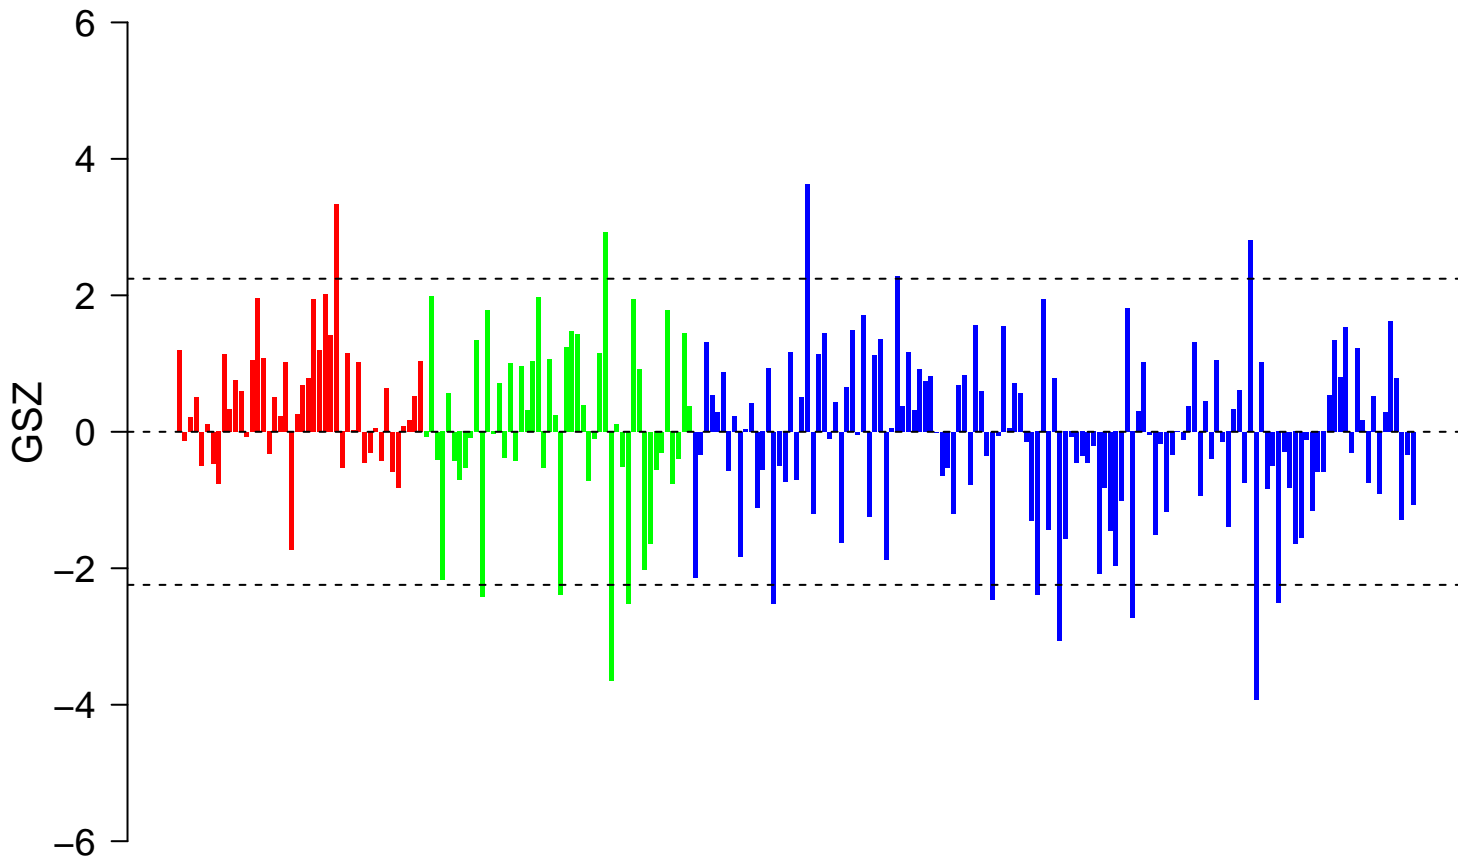

CTOME_TETRAHYDROBIOPTERIN_BH4_SYNTHESIS_RECYCLING_SALVAGE_AND_REGULATION

TRAHYDROBIOPTERIN_BH4_SYNTHESIS_RECYCLING_SALVAGE_AND_REGULATION

■ on
■ -
□ off